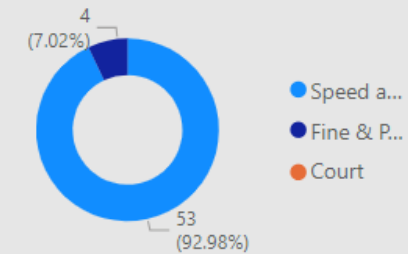

• CSEO – Westbury Area Board results

CSEO Activity Dashboard

Outcomes are dependent on previous convictions and history

53.00
No. Speed awareness co...

4.00
No. Fine & Points

0.00
No. Court

14
No. of Locations

Location	Year	Month	Speed awareness course	Fine & Points	Court	CPT	Area Board
Bratton - Melbourne Street	2023	July	8.00	0.00	0.00	Warminster	Westbury
Bratton - Trowbridge Road	2023	August	8.00	1.00	0.00	Warminster	Westbury
Edington - 14 Westbury Road	2023	July	8.00	1.00	0.00	Warminster	Westbury
Edington - Longlands Close	2023	January	8.00	1.00	0.00	Warminster	Westbury
Dilton Marsh	2021	December	7.00	0.00	0.00	Warminster	Westbury
Bratton - Melbourne Street	2023	January	4.00	0.00	0.00	Warminster	Westbury
Edington - 14 Westbury Road	2023	June	3.00	1.00	0.00	Warminster	Westbury
Bratton	2023	January	2.00	0.00	0.00	Warminster	Westbury
Dilton Marsh	2022	November	2.00	0.00	0.00	Warminster	Westbury
Liddington - Pavement in front of field gate opposite Kobee Cottage. B4192	2023	September	2.00	0.00	0.00	Swindon	Westbury
Dilton Marsh - Tower Hill	2023	March	1.00	0.00	0.00	Warminster	Westbury
Bratton	2022	February	0.00	0.00	0.00	Warminster	Westbury
Chapmanslade - Green Barn	2023	September	0.00	0.00	0.00	Warminster	Westbury
Chapmanslade - Green	2023	August	0.00	0.00	0.00	Warminster	Westbury
Total			53.00	4.00	0.00		

Activity by Area Board

Activity by CPT

Outcomes