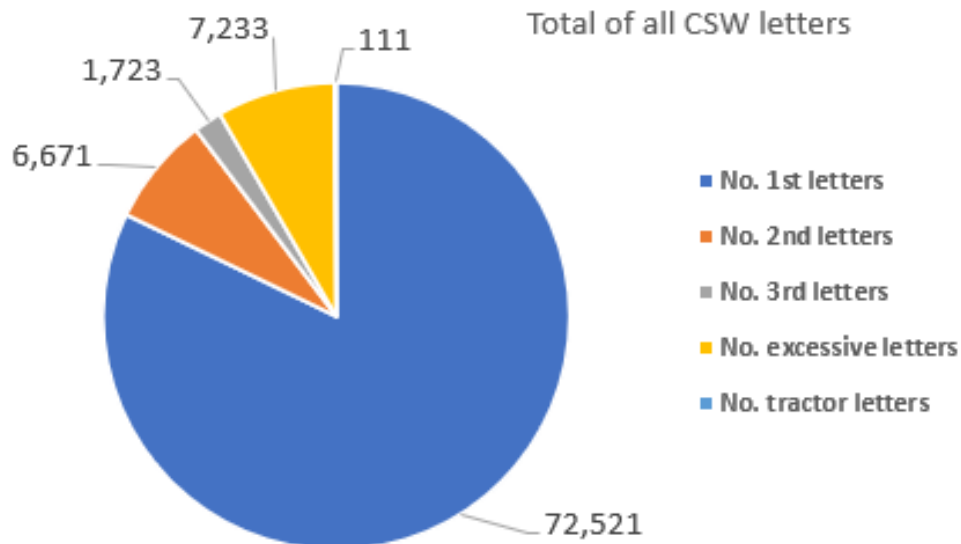

• CSW Westbury area - Data since July 2020 to 26 Sept 2023

Team	No. 1st letters	No. 2nd letters	No. 3rd letters	No. excessive letters	No. tractor letters	Total letters	No. of watches	Average speeders %
Bratton	371	33	15	16	0	435	119	2.7%
Dilton Marsh	86	3	1	4	0	94	98	0.4%
Edington	435	46	9	15	1	506	182	1.5%
Grand Total	892	82	25	35	1	1035	399	1.6%

Page 4