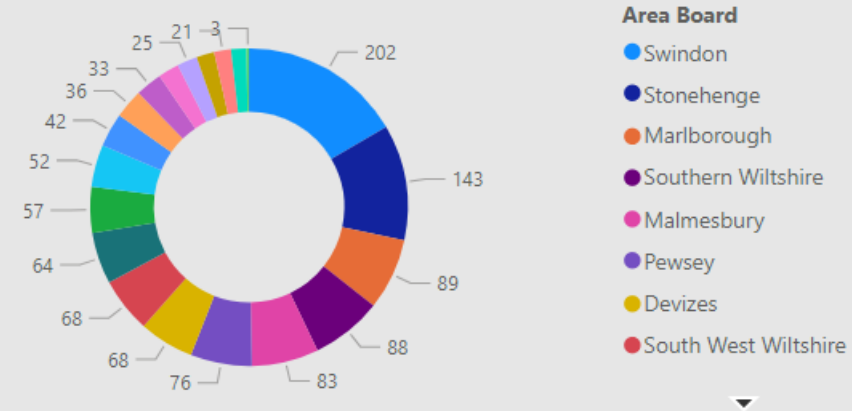

6,076.00
No. Speed awareness co...

801.00
No. Fine & Points

83.00
No. Court

509
No. of Locations

Location	Year	Month	Speed awareness course	Fine & Points	Court	CPT	Area Board
Operation Wolf - Salisbury - 29/6/2022	2022	June	149.00	22.00	3.00	Salisbury	Salisbury
Wilton - The Avenue	2023	August	102.00	31.00	4.00	Salisbury	South West Wilts
Tilshhead	2022	December	93.00	7.00	1.00	Amesbury	Stonehenge
Cricklade - Spital Lane	2023	April	80.00	10.00	0.00	RWB	RWB
Tilshhead - Candown Road	2023	August	74.00	9.00	0.00	Amesbury	Stonehenge
Coombe Bissett - Deegan House	2023	July	71.00	9.00	0.00	Salisbury	Southern Wilts
Coombe Bissett - Deegan House	2023	August	69.00	9.00	0.00	Salisbury	Southern Wilts
Wilton - The Avenue	2022	December	65.00	19.00	8.00	Salisbury	South West Wilts
Coombe Bissett - Deegan House	2023	June	64.00	8.00	0.00	Salisbury	Southern Wilts
Collingbourne Kingston	2022	December	62.00	9.00	0.00	Amesbury	Tidworth
Sutton Benger - B4069 No. 2 Box Cottage	2023	June	61.00	3.00	0.00	Chippenham	Chippenham
Ogborne St Andrew	2023	April	60.00	4.00	0.00	Devizes	Marlborough
Tilshhead	2022	November	58.00	6.00	1.00	Amesbury	Stonehenge
Enford - Old Vicarage	2023	September	57.00	12.00	1.00	Amesbury	Pewsey
Shaw and Whitley (Shaw Hill)	2022	December	55.00	9.00	0.00	Trowbridge	Melksham
Coombe Bissett	2023	September	54.00	5.00	1.00	Salisbury	Southern Wilts
Total			6,076.00	801.00	83.00		

Activity by Area Board