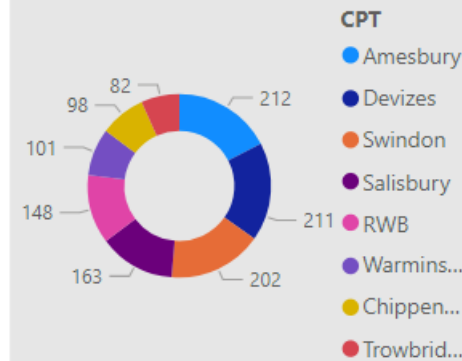

Activity by CPT