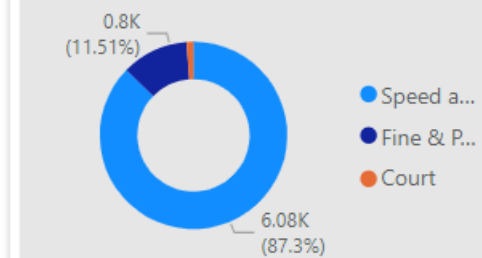

• CSEO – Dashboard

CSEO Activity Dashboard

Outcomes are dependent on previous convictions and history

6,076.00
No. Speed awareness co...

801.00
No. Fine & Points

83.00
No. Court

509
No. of Locations

Location	Year	Month	Speed awareness course	Fine & Points	Court	CPT	Area Board
Operation Wolf - Salisbury - 29/6/2022	2022	June	149.00	22.00	3.00	Salisbury	Salisbury
Wilton - The Avenue	2023	August	102.00	31.00	4.00	Salisbury	South West Wilts
Tilshhead	2022	December	93.00	7.00	1.00	Amesbury	Stonehenge
Cricklade - Spital Lane	2023	April	80.00	10.00	0.00	RWB	RWB
Tilshhead - Candown Road	2023	August	74.00	9.00	0.00	Amesbury	Stonehenge
Coombe Bissett - Deegan House	2023	July	71.00	9.00	0.00	Salisbury	Southern Wilts
Coombe Bissett - Deegan House	2023	August	69.00	9.00	0.00	Salisbury	Southern Wilts
Wilton - The Avenue	2022	December	65.00	19.00	8.00	Salisbury	South West Wilts
Coombe Bissett - Deegan House	2023	June	64.00	8.00	0.00	Salisbury	Southern Wilts
Collingbourne Kingston	2022	December	62.00	9.00	0.00	Amesbury	Tidworth
Sutton Benger - B4069 No. 2 Box Cottage	2023	June	61.00	3.00	0.00	Chippenham	Chippenham
Ogborne St Andrew	2023	April	60.00	4.00	0.00	Devizes	Marlborough
Tilshhead	2022	November	58.00	6.00	1.00	Amesbury	Stonehenge
Enford - Old Vicarage	2023	September	57.00	12.00	1.00	Amesbury	Pewsey
Shaw and Whitley (Shaw Hill)	2022	December	55.00	9.00	0.00	Trowbridge	Melksham
Coombe Bissett	2023	September	54.00	5.00	1.00	Salisbury	Southern Wilts
Total			6,076.00	801.00	83.00		

Activity by Area Board

Activity by CPT

Outcomes