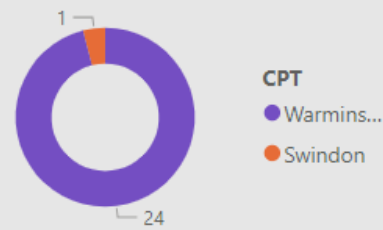

Activity by CPT