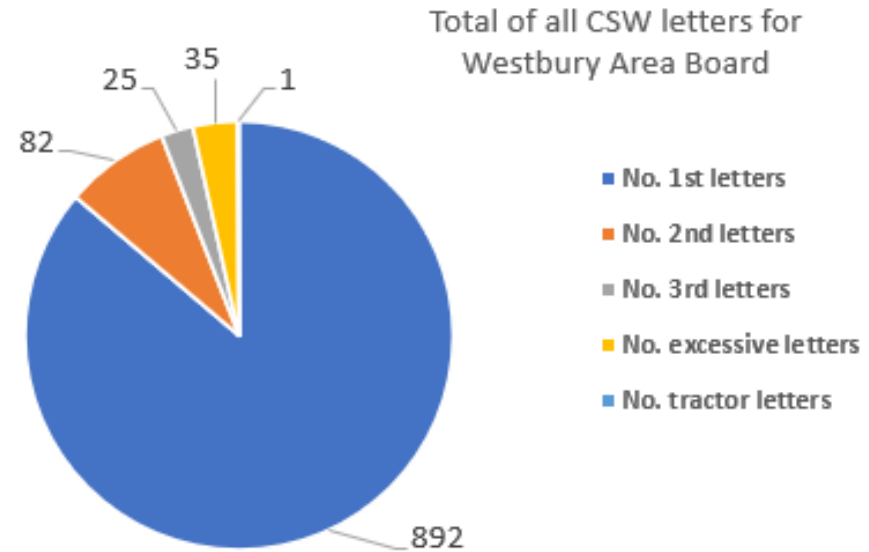

• CSW Westbury area - Data since July 2020 to 26 Sept 2023

Team	No. 1st letters	No. 2nd letters	No. 3rd letters	No. excessive letters	No. tractor letters	Total letters	No. of watches	Average speeders %
Bratton	371	33	15	16	0	435	119	2.7%
Dilton Marsh	86	3	1	4	0	94	98	0.4%
Edington	435	46	9	15	1	506	182	1.5%
Grand Total	892	82	25	35	1	1035	399	1.6%

Page 4